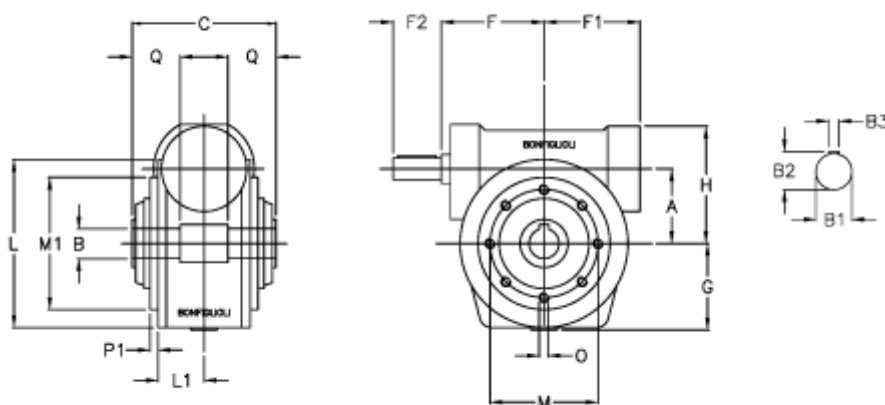

Article number: 3901185050700

Description: Worm gear with solid input shaft
VF 185P-50-HS

Measures

| | | | |
|-------------|-----------------|-----------|----------|
| a | = 185.4 | F1 = 205 | O = 22 |
| B | = 60 | F2 = 70 | P1 = 4.0 |
| B1 | = 40 | g = 203 | Q = 65.0 |
| B2 | = 43.0 | H = 267 | |
| B3 | = 12 | L = 300.0 | |
| C | = 190 | L1 = 91.0 | |
| Description | = VF 185P-xx-HS | m = 265 | |
| F | = 214.5 | M1 = 230 | |